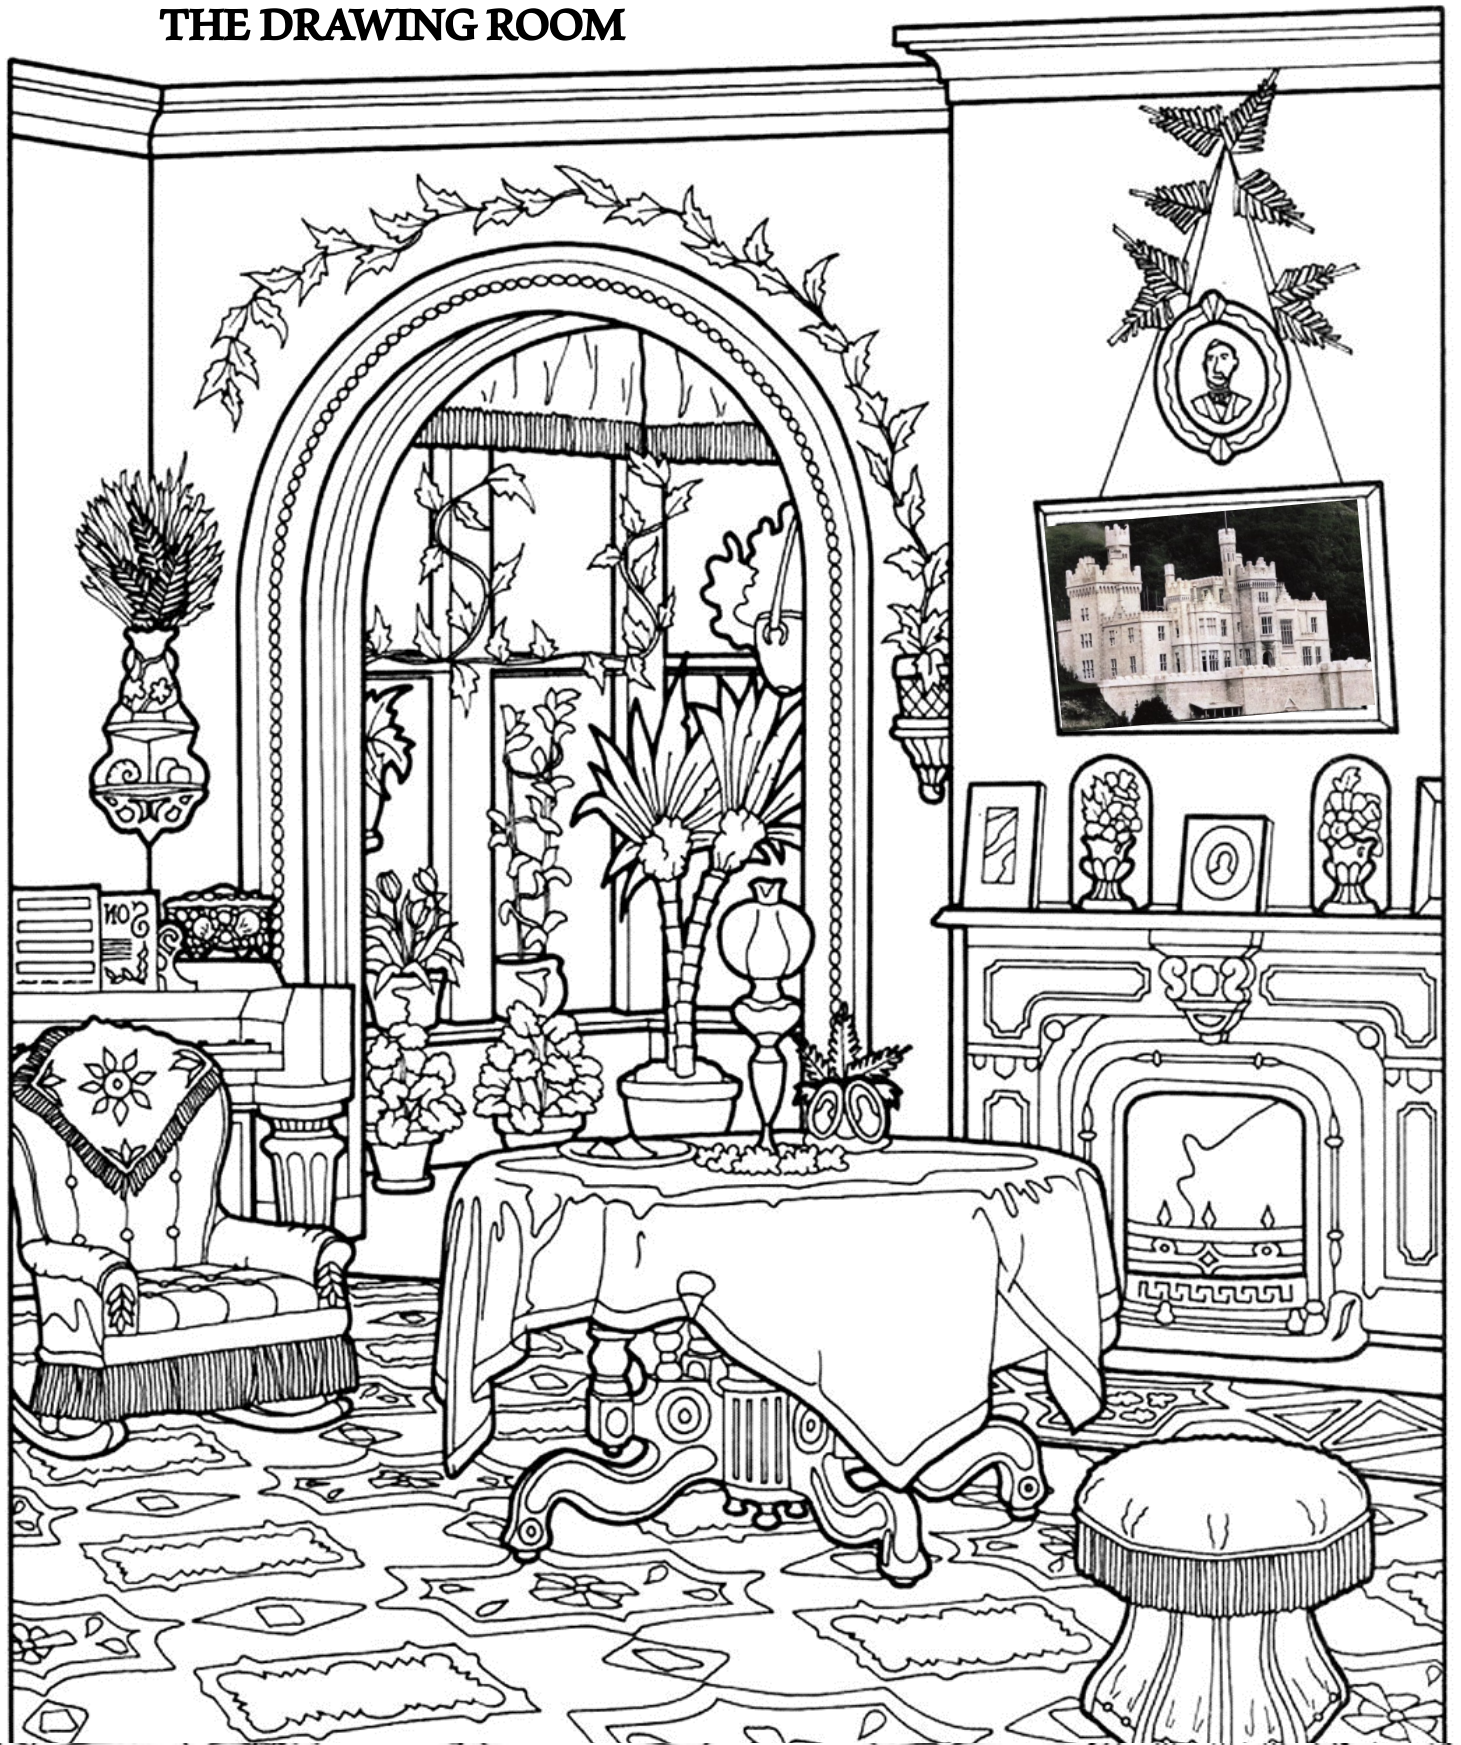

## THE DRAWING ROOM

This is a Victorian Drawing Room a little like the one at Kylemore (maybe not so fancy!). Can you remember some other things that were in our Kylemore Drawing Room?

HERE ARE SOME  
DETAILS FROM THE  
DRAWING ROOM AT KYLEMORE

1.

2.

3.

4.

1. A beautiful white marble statue from the fireplace.
2. An oil lamp to shed light on favourite books and sewing projects!
3. A piano ready for music and songs and entertainment
4. A table set for afternoon tea, cucumber sandwiches anyone?