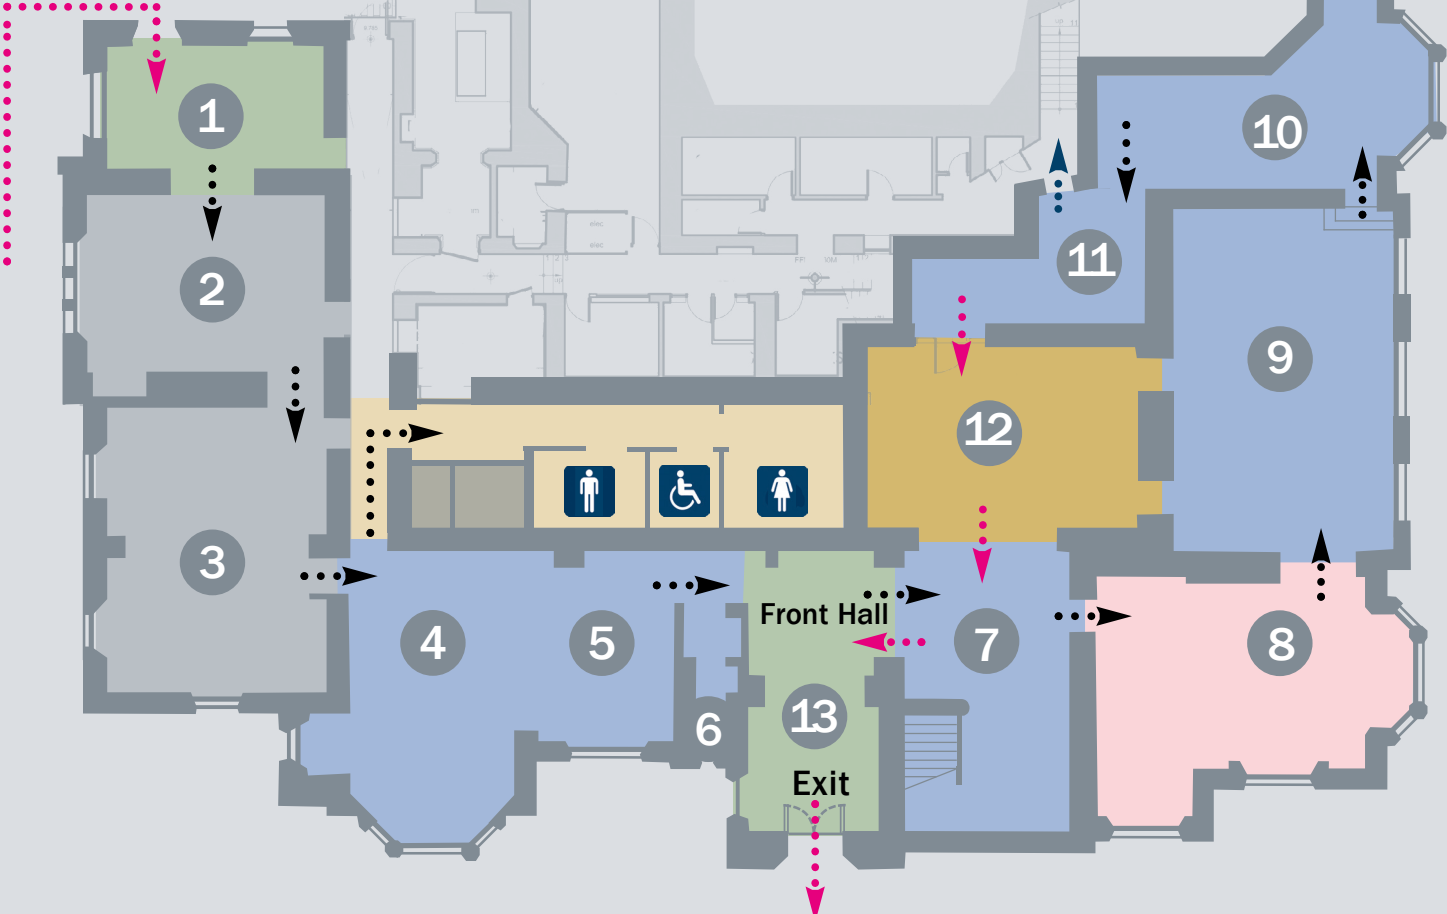

External Courtyard
Entrance

- 1 Welcome Room
- 2 The Benedictine Order
From Ypres to Connemara
- 3 The Benedictine Order
The Nun's Story
Kylemore Abbey School
Kylemore Abbey Today
- 4 Building Kylemore
Castle & Estate
*Meet Mitchell
& Margaret Henry*
- 5 The Life and Career
of Mitchell Henry
- 6 The Victorian WC
- 7 Life & Leisure
on the Estate
Staircase Hall
- 8 Margaret Henry
The Drawing Room-
the Ladies Room
- 9 The Henry Family
*Sons & Daughters and
Life in the Castle*
- 10 The Dining Room
*Dining and visitors
to Kylemore Abbey*
- 11 The Manchesters
and Notable Visitors
*Meet the Duke and Duchess
of Manchester
To Fordham Hall*
- 12 Gallery Saloon Hall
History Guide's Reception Desk
- 13 Exit